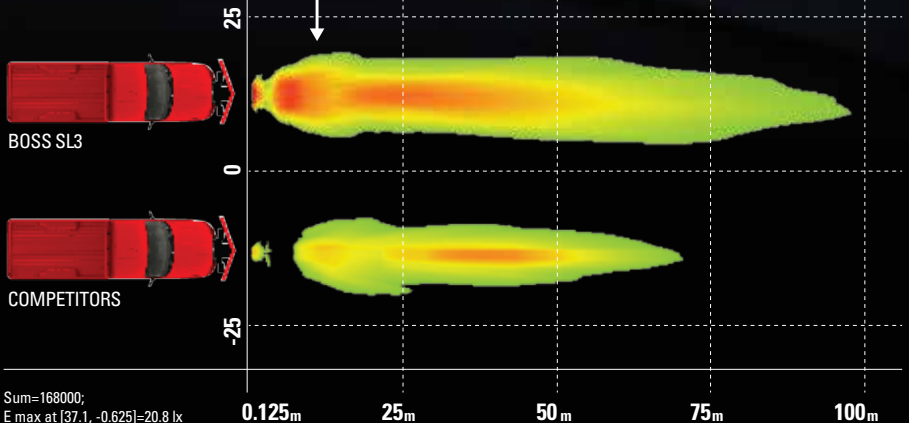

BOSS signature, premium look and are 40% smaller than current SmartLight 2 lights

Ultra-efficient LED uses half the amperage of halogen systems

Utilizes same proven BOSS light mounting

Retrofits most BOSS plows using the SmartLight 2 headlight system

Introducing the BOSS SL3 snowplow lighting system, designed specifically to handle whatever Mother Nature throws your way.

The most intense areas of output are colored on the yellow to orange scale.

*100% DOT, FMVSS, DOT, SAE and ECE compliant ©2015 BOSS Products. All Rights Reserved.