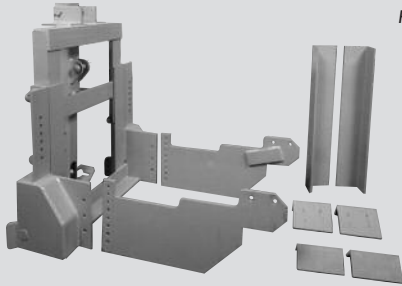

Side Plates

SPU
½" Universal
Side Plates

Hitch is not included with
the side plates.

SPU-E
½" Universal
Side Plates for
Chassis with Frame
Extensions

Note: Some modifications may be required for hitch installation.

Product updates and specifications are subject to change without notice.

Thrust Arm Kits

MC50
Thrust Arm
Mounting Kit