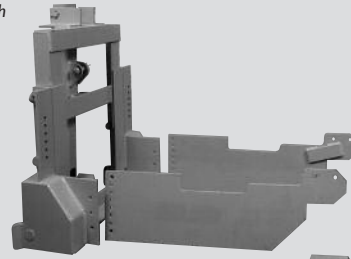

Side Plates

SPU
½" Universal
Side Plates

Hitch is not included with
the side plates.

SPU-E
½" Universal
Side Plates for
Chassis with Frame
Extensions

Note: Some modifications may be required for hitch installation.

Product updates and specifications are subject to change without notice.

Thrust Arm Kits

MC50
Thrust Arm
Mounting Kit